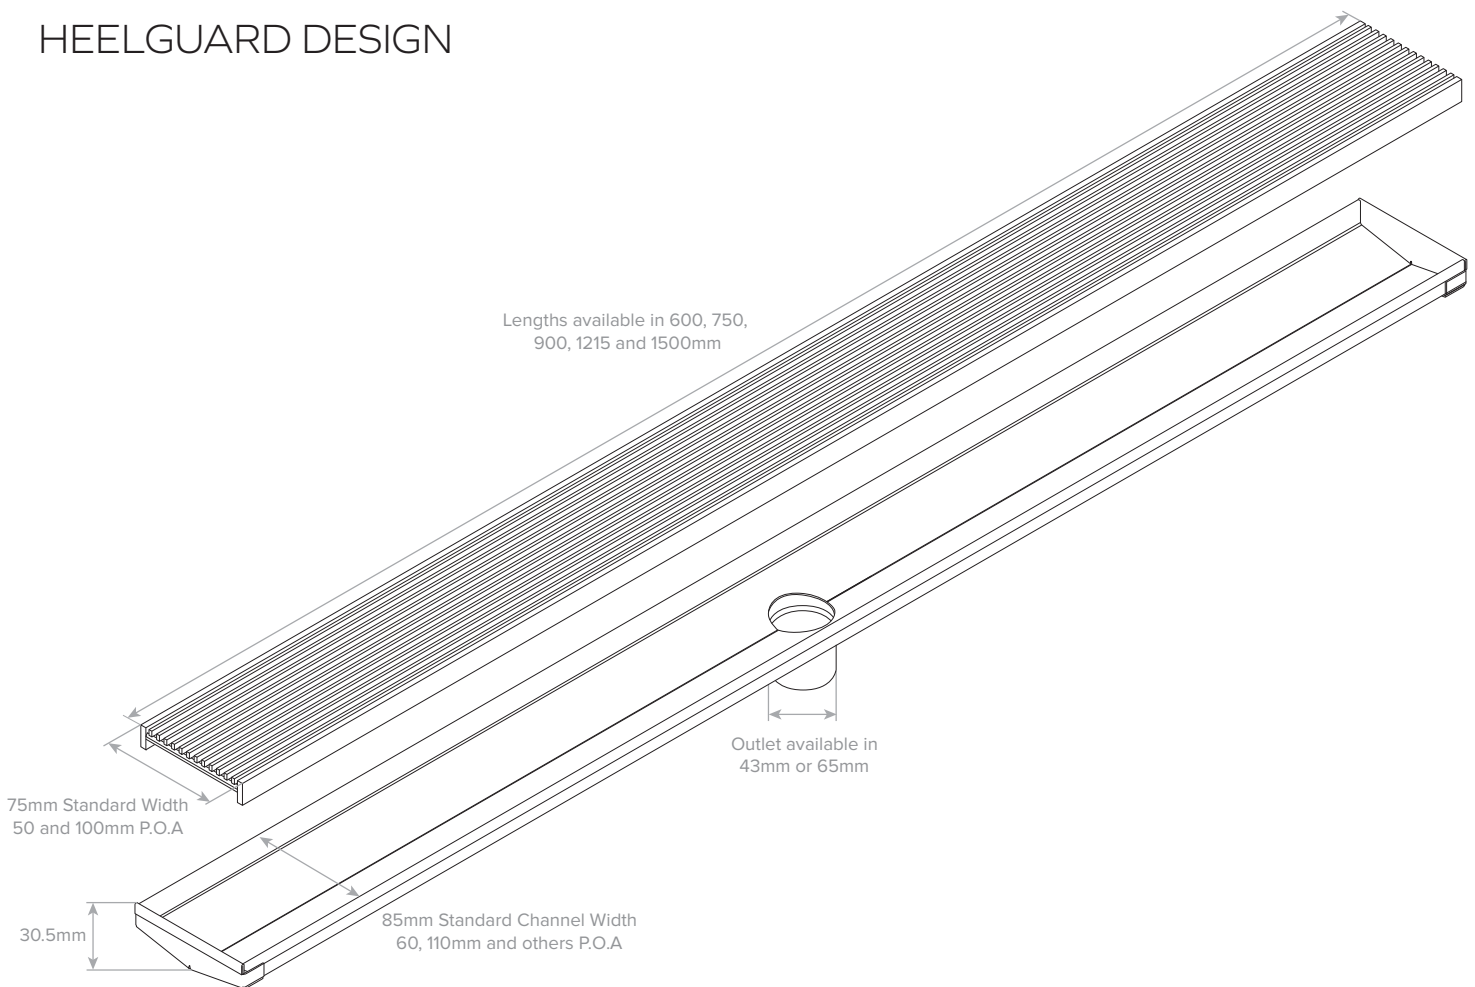

STUDIO RD

TECHNICAL SPECIFICATIONS

STUDIO CHANNEL DRAIN

HEELGUARD DESIGN

10 YEAR WARRANTY

Studio RD warrant the material properties of all of our products for 10 years. These guarantees only relate to the channel & grate and do not relate to installation or similar services & building applications. In addition to this warranty, legislation (including Australian Consumer Law) may give you certain rights which cannot be excluded, restricted or modified, this warranty must be read subject to such legislation and nothing in this warranty has the effect of excluding, restricting or modifying those rights.