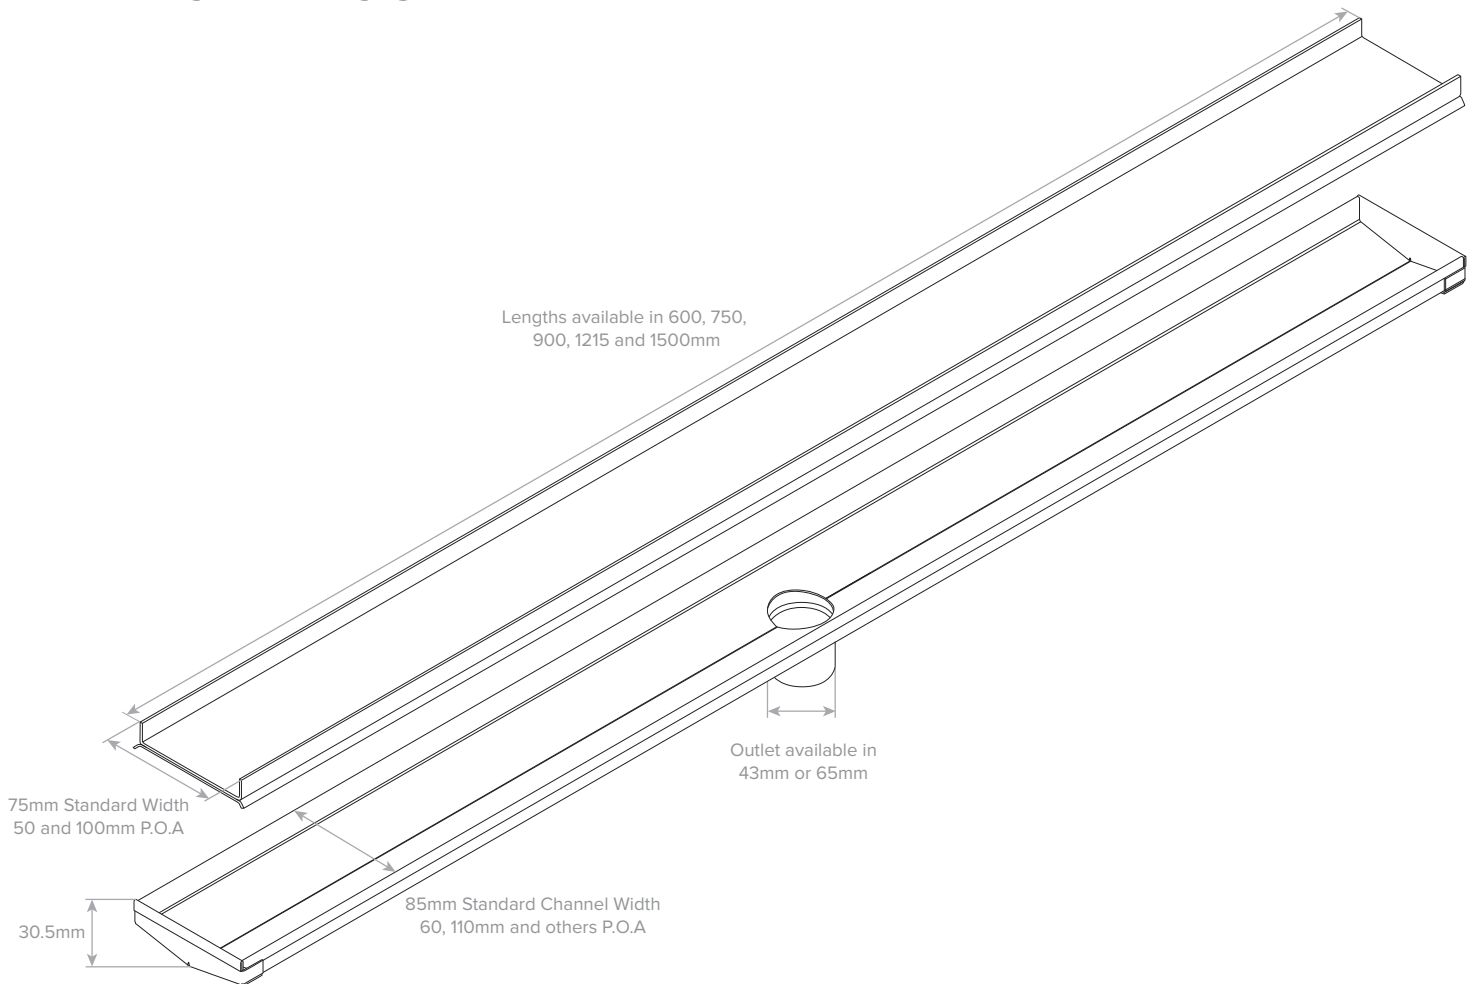

STUDIO RD

TECHNICAL SPECIFICATIONS

# STUDIO CHANNEL DRAIN

## TILE INSERT DESIGN